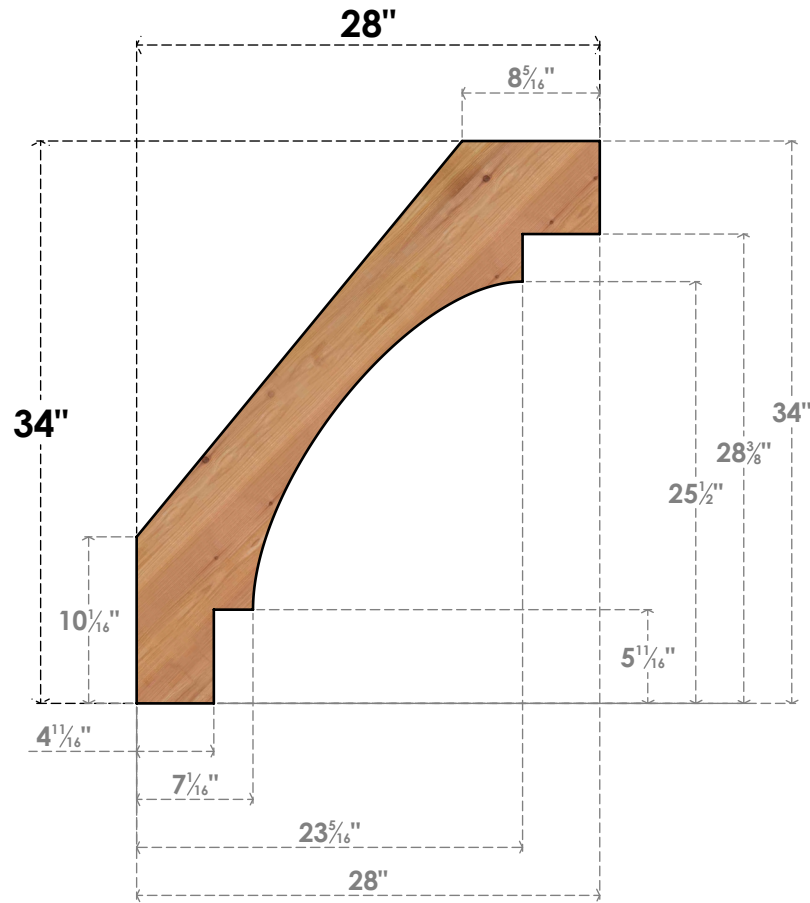

# BRC04X28X34MRC00SWR

3 1/2"W X 28"D X 34"H MERCED SMOOTH BRACE, WESTERN RED CEDAR

**SIDE**

**FRONT**

EKENA MILLWORK  
 2300 WEST MAIN ST.  
 CLARKSVILLE, TX 75426  
 TOLL FREE: 866-607-0453  
 WWW.EKENAMILLWORK.COM

**NOTES**

1. INSTALLATION TO BE COMPLETED IN ACCORDANCE WITH MANUFACTURER'S SPECIFICATIONS.
2. DRAWING MAY NOT BE TO SCALE
3. THIS DRAWING IS INTENDED FOR DESIGN AND PLANNING PURPOSES ONLY.
4. ALL INFORMATION CONTAINED HEREIN WAS CURRENT AT THE TIME OF DEVELOPMENT BUT MUST BE REVIEWED AND APPROVED BY THE PRODUCT MANUFACTURER TO BE CONSIDERED ACCURATE.
5. PRODUCTS ARE NOT KILN DRIED. THIS ITEM IS UNIQUE AND WILL CONTAIN THE NATURAL VARIATIONS THAT THE WOOD SPECIES OFFERS. THIS MAY RESULT IN VARIATIONS UP TO 1/4"