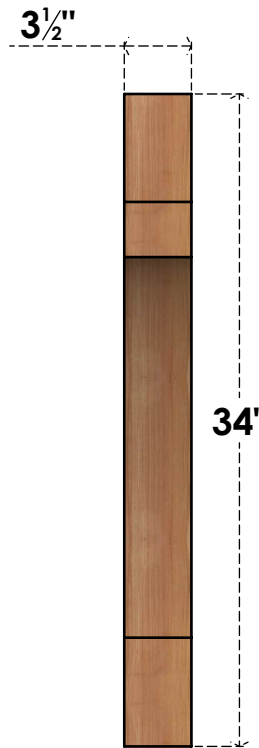

# BRC04X28X34MRC00SWR

3 1/2"W X 28"D X 34"H MERCED SMOOTH BRACE, WESTERN RED CEDAR

**SIDE**

**FRONT**

EKENA MILLWORK  
 2300 WEST MAIN ST.  
 CLARKSVILLE, TX 75426  
 TOLL FREE: 866-607-0453  
 WWW.EKENAMILLWORK.COM

**NOTES**

1. INSTALLATION TO BE COMPLETED IN ACCORDANCE WITH MANUFACTURER'S SPECIFICATIONS.
2. DRAWING MAY NOT BE TO SCALE
3. THIS DRAWING IS INTENDED FOR DESIGN AND PLANNING PURPOSES ONLY.
4. ALL INFORMATION CONTAINED HEREIN WAS CURRENT AT THE TIME OF DEVELOPMENT BUT MUST BE REVIEWED AND APPROVED BY THE PRODUCT MANUFACTURER TO BE CONSIDERED ACCURATE.
5. PRODUCTS ARE NOT KILN DRIED. THIS ITEM IS UNIQUE AND WILL CONTAIN THE NATURAL VARIATIONS THAT THE WOOD SPECIES OFFERS. THIS MAY RESULT IN VARIATIONS UP TO 1/4"